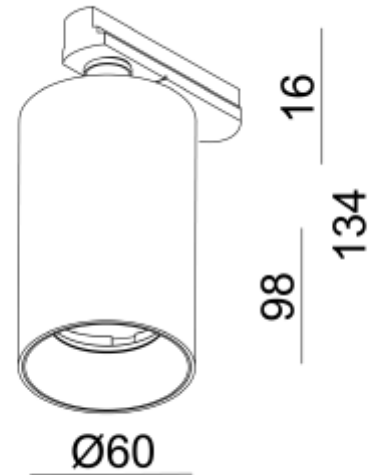

PRODUCT SHEET

(Copy) Tania Mini GU10

Art. no: 3556-2-3

Lighting Solutions

(Copy) Tania Mini GU10

Tania Mini is a small and modern spotlight. This comes with 1-circuit connection. GU10 bulb are not included. Gold front ring can be bought separately. L90mm Ø60mm (GU10).

SPECIFICATIONS	
Lightsource Type:	Lightsource not included
Lens (Diffuser):	None
Dimming:	Light bulb dependent
System Voltage [V]:	230V 50Hz
Connection:	Track 1-Circuit
Mounting:	Track, Ceiling
Color:	White
Length [mm]:	98mm
Width [mm]:	60mm