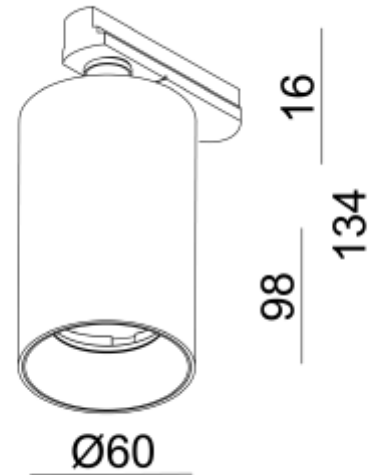

## PRODUCT SHEET

(Copy) Tania Mini GU10

Art. no: 3556-2

Lighting Solutions

# (Copy) Tania Mini GU10

Tania Mini is a small and modern spotlight. This comes with 1-circuit connection. GU10 bulb are not included. Gold front ring can be bought separately. L90mm Ø60mm (GU10).

### SPECIFICATIONS

Lightsource Type:	Lightsource not included
Lens (Diffuser):	None
Dimming:	Light bulb dependent
System Voltage [V]:	230V 50Hz
Connection:	Track 1-Circuit
Mounting:	Track, Ceiling
Color:	Black
Length [mm]:	98mm
Width [mm]:	60mm