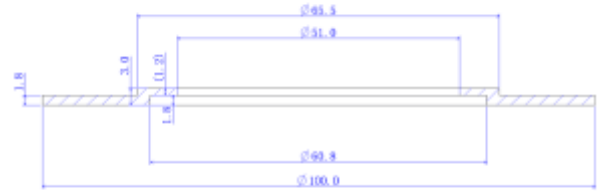

PRODUCT SHEET

Tania Mini Basic Rehab Ring Ø66-86mm WH
Art. no: 3560-3

Lighting Solutions

Tania Mini Basic Rehab Ring Ø66-86mm WH

White rehab ring for Tania Mini Basic. To be used in existing hole for Ø66-100mm.

SPECIFICATIONS

Cut-out [mm]:	Ø66-100mmmm
Color:	White
Height:	1,8mm
Diameter [mm]:	100mm