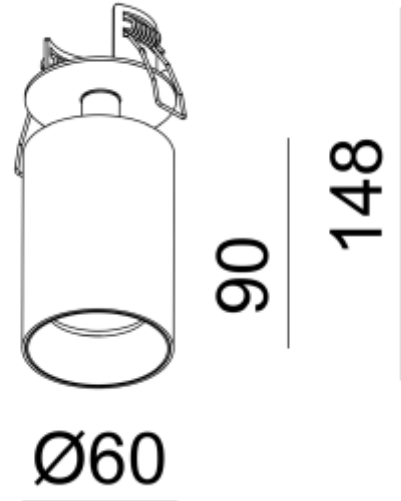

PRODUCT SHEET

Tania Mini Basic
Art. no: 3561-3-18-3

Lighting Solutions

Tania Mini Basic

51mm

Tania Basic is a recessed spotlight that can be tilted and rotated. Available in white and black color. Gold frontring can be bought separately.

SPECIFICATIONS	
Lightsource Type:	LED (built in)
System Power [W]:	14,5W
CCT (Color Temperature):	2700K
CRI / Ra:	90
Lumen Output:	1050lm
Lumen LED (tc=25):	1450lm
Beam Angle:	18°
Lens (Diffuser):	Clear
Dimming:	Phase-Cut
Flickerfree:	Yes
System Voltage [V]:	230V 50Hz
Connection:	Terminal
Mounting:	Recessed, Ceiling
Cut-out [mm]:	Ø51mm
Lifetime [h]:	L80B10: 55 000h
Color:	White
Length [mm]:	90mm
Diameter [mm]:	60mm
To be recessed in insulation:	Not applicable