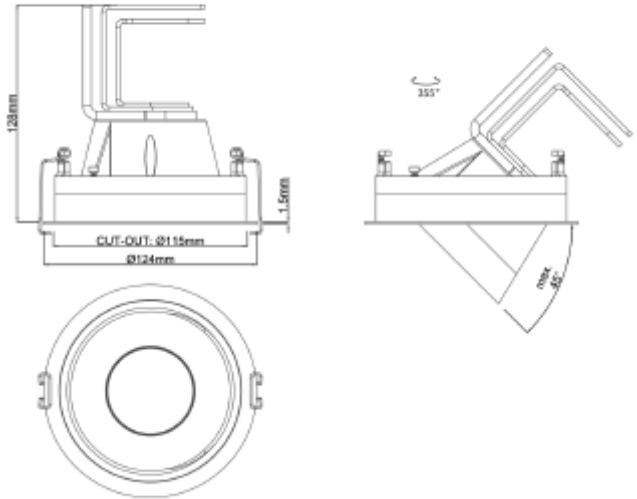

## FDV SPEC SHEET

Sophia

Art. no: 3570-22-2

Lighting Solutions

115mm

### LIGHT TECHNICAL

Lightsource Type:	LED (built in)
Lumen Output:	1650
Lumen LED (tc=25):	2100
Beam Angle:	22°
CCT (Color Temperature):	3000
CRI / Ra:	90
Color Code:	930
Lens (Diffuser):	Clear

### MOUNTING / CONNECTION

Connection:	Depending on driver
Cut-out [mm]:	Ø115
Mounting:	Recessed, Ceiling

### PRODUCT

To be recessed in insulation:	No
Ingress Protection:	IP43
Color:	Black
Height [mm]:	126
Width [mm]:	125
Weight [kg]:	0,6