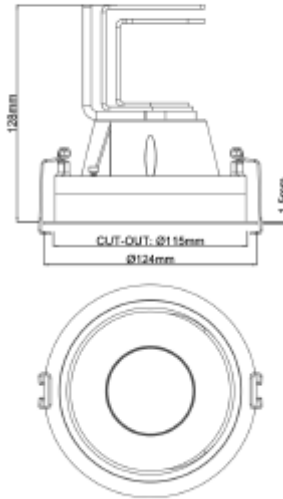

FDV SPEC SHEET

Sophia

Art. no: 3571-36-3

Lighting Solutions

 115mm

Sophia

Art. no: 3571-36-3

LIGHT TECHNICAL

Lightsource Type:	LED (built in)
Lumen Output:	1550
Lumen LED (tc=25):	1900
Beam Angle:	36°
CCT (Color Temperature):	3000
CRI / Ra:	97
Color Code:	930
Lens (Diffuser):	Clear

MOUNTING / CONNECTION

Connection:	Depending on driver
Cut-out [mm]:	Ø115
Mounting:	Recessed, Ceiling

FDV SPEC SHEET

Sophia

Art. no: 3571-36-3

Lighting Solutions

PRODUCT

To be recessed in insulation:	No
Ingress Protection:	IP43
Color:	White
Height [mm]:	126
Width [mm]:	125
Weight [kg]:	0,6