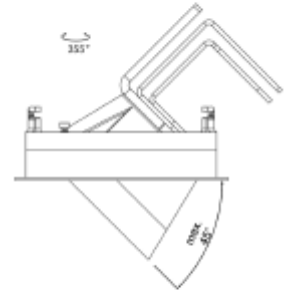

FDV SPEC SHEET

Sophia

Art. no: 3571-36-3

Lighting Solutions

 115mm

Sophia

Art. no: 3571-36-3

LIGHT TECHNICAL

Lightsource Type:	LED (built in)
Lumen Output:	1550
Lumen LED (tc=25):	1900
Beam Angle:	36°
CCT (Color Temperature):	3000
CRI / Ra:	97
Color Code:	930
Lens (Diffuser):	Clear

MOUNTING / CONNECTION

Connection:	Depending on driver
Cut-out [mm]:	Ø115
Mounting:	Recessed, Ceiling