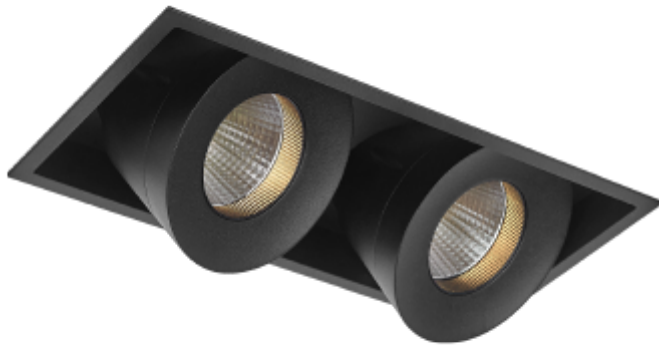

## PRODUCT SHEET

Sophia Square

Art. no: 3575-2-36-2

Lighting Solutions

# Sophia Square

Sophia Square is an elegant and useable downlight, available in single and double version. The downlight can rotate in 355° and 32° tilt. 3000K and CRI90. Driver is not included, please see accessories for recommended driver.

### SPECIFICATIONS

System Power [W]:	2x28W
CCT (Color Temperature):	3000K
CRI / Ra:	90
Lumen Output:	2x2688lm
Lumen LED (tc=25):	2x2900lm
Beam Angle:	36°
Lens (Diffuser):	Clear
Dimming:	Depending on Driver
System Voltage [V]:	230V 50Hz
Connection:	Depending on driver
Mounting:	Recessed, Ceiling
Cut-out [mm]:	230x115mm
UGR (<=):	10
Color:	Black
Length [mm]:	239mm
Height [mm]:	128mm
Width [mm]:	125mm
To be recessed in insulation:	No