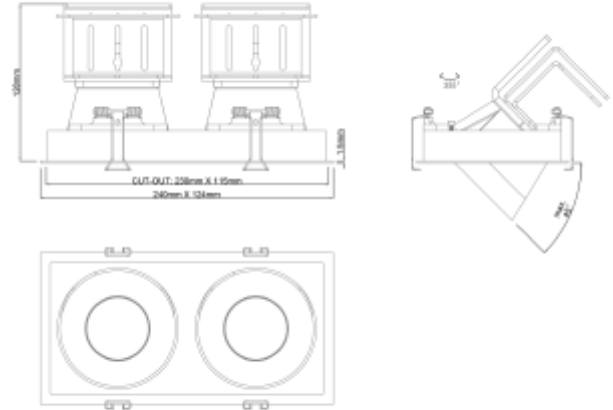

## PRODUCT SHEET

Sophia Square

Art. no: 3575-2-36-2

Lighting Solutions

# Sophia Square

Sophia Square is an elegant and useable downlight, available in single and double version. The downlight can rotate in 355° and 32° tilt. 3000K and CRI90. Driver is not included, please see accessories for recommended driver.

### SPECIFICATIONS

System Power [W]:	2x28W
CCT (Color Temperature):	3000K
CRI / Ra:	90
Lumen Output:	2x2688lm
Lumen LED (tc=25):	2x2900lm
Beam Angle:	36°
Lens (Diffuser):	Clear
Dimming:	Depending on Driver
System Voltage [V]:	230V 50Hz
Connection:	Depending on driver
Mounting:	Recessed, Ceiling
Cut-out [mm]:	230x115mm
UGR (<=):	10
Color:	Black
Length [mm]:	239mm
Height [mm]:	128mm
Width [mm]:	125mm
To be recessed in insulation:	No