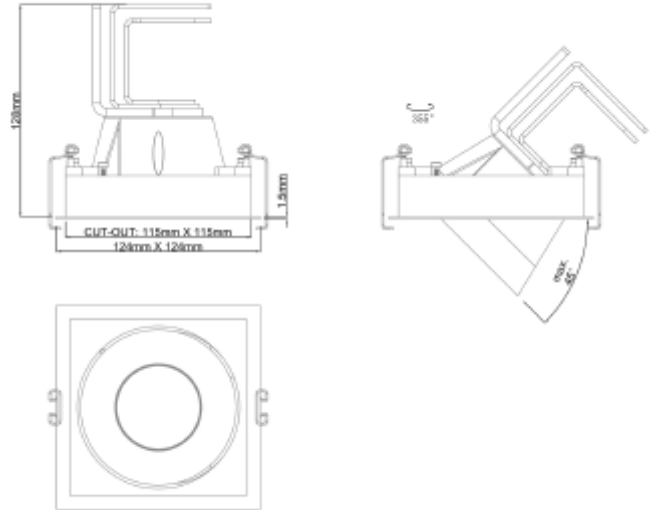

## FDV SPEC SHEET

Sophia Square  
Art. no: 3575-36-3

Lighting Solutions

### LIGHT TECHNICAL

Lumen Output:	2520
Lumen LED (tc=25):	2700
Beam Angle:	36°
CCT (Color Temperature):	3000
CRI / Ra:	90
Color Code:	930
Lens (Diffuser):	Clear

### MOUNTING / CONNECTION

Connection:	Depending on driver
Cut-out [mm]:	115x115
Mounting:	Recessed, Ceiling

### PRODUCT

To be recessed in insulation:	No
Ingress Protection:	IP43
Color:	White
Length [mm]:	125
Height [mm]:	128
Width [mm]:	125