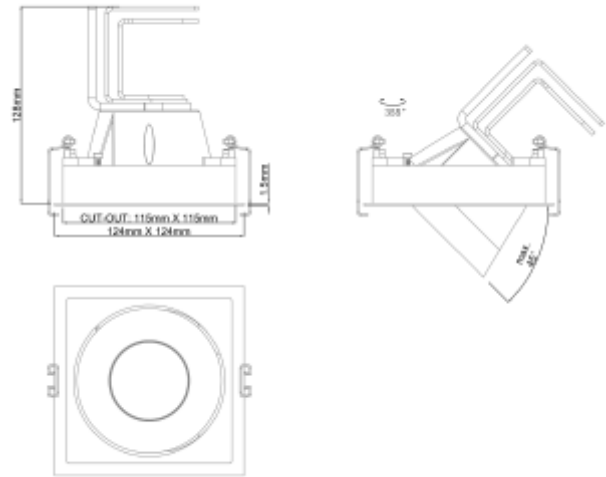

## PRODUCT SHEET

Sophia Square  
Art. no: 3575-36-3

Lighting Solutions

# Sophia Square

Sophia Square is an elegant and useable downlight, available in single and double version. The downlight can rotate in 355° and 32° tilt. 3000K and CRI90. Driver is not included, please see accessories for recommended driver.

SPECIFICATIONS	
System Power [W]:	28W
CCT (Color Temperature):	3000K
CRI / Ra:	90
Lumen Output:	2520lm
Lumen LED (tc=25):	2700lm
Beam Angle:	36°
Lens (Diffuser):	Clear
Dimming:	Depending on Driver
System Voltage [V]:	230V 50Hz
Connection:	Depending on driver
Mounting:	Recessed, Ceiling
Cut-out [mm]:	115x115mm
UGR (<=):	10
Color:	White
Length [mm]:	125mm
Height [mm]:	128mm
Width [mm]:	125mm
To be recessed in insulation:	No