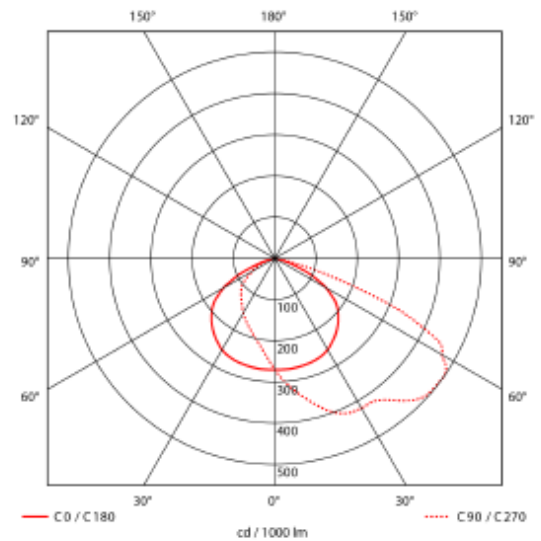

PRODUCT SHEET

Iota

Art. no: 3588-03-120-2

Lighting Solutions

Iota

SPECIFICATIONS

Lightsource Type:	LED (built in)
System Power [W]:	150W
CCT (Color Temperature):	4000K
CRI / Ra:	70
Lumen Output:	20500lm
Lumen LED (tc=25):	21000lm
Lens (Diffuser):	Clear
Dimming:	None
System Voltage [V]:	230V 50Hz
Connection:	Cable 1m
Mounting:	Wall
Lifetime [h]:	L80B10: 100 000h
Lumen/W:	139lm/W
MacAdam (SDCM):	5
Color:	Black
Length [mm]:	451mm
Height [mm]:	330mm
Width [mm]:	77mm
Weight [kg]:	4,5kg

Iota is a cost-effective flood light delivered in five different sizes (50W-100W-150W-200W-300W). Iota has a professional asymmetrical optics for multiple indoor and outdoor applications. The flood light has an external vent to avoid internal fogging and frosting. Pole mounting and protective wire mesh can be bought separately.