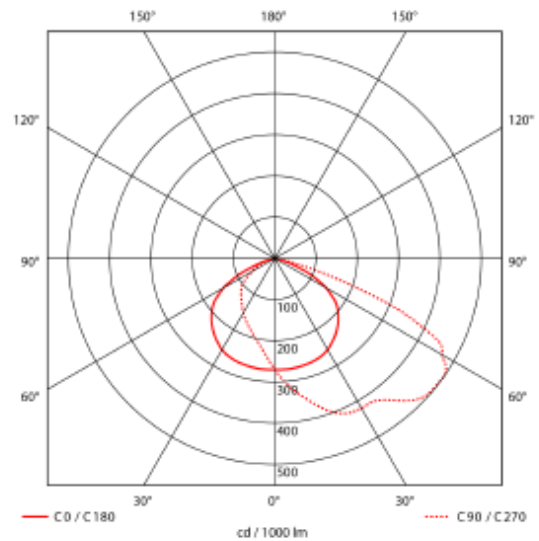

PRODUCT SHEET

Iota

Art. no: 3589-03-120-2

Lighting Solutions

Iota

SPECIFICATIONS

Lightsource Type:	LED (built in)
System Power [W]:	200W
CCT (Color Temperature):	4000K
CRI / Ra:	70
Lumen Output:	27270lm
Lumen LED (tc=25):	27500lm
Lens (Diffuser):	Clear
Dimming:	None
System Voltage [V]:	230V 50Hz
Connection:	Cable 1m
Mounting:	Wall
Lifetime [h]:	L80B10: 100 000h
Lumen/W:	136lm/W
MacAdam (SDCM):	5
Color:	Black
Length [mm]:	494mm
Height [mm]:	395mm
Width [mm]:	87mm
Weight [kg]:	6,3kg

Iota is a cost-effective flood light delivered in five different sizes (50W-100W-150W-200W-300W). Iota has a professional asymmetrical optics for multiple indoor and outdoor applications. The flood light has an external vent to avoid internal fogging and frosting. Pole mounting and protective wire mesh can be bought separately.