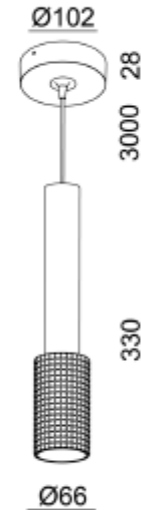

FDV SPEC SHEET

Tony Plus Pendant 927 9,3W Ø:66x330mm 3m cable BK/GD Phasec
Art. no: 3600-36-26

Lighting Solutions

Tony Plus Pendant 927 9,3W Ø:66x330mm 3m cable BK

Art. no: 3600-36-26

LIGHT TECHNICAL

Lumen Output:	950
Lumen LED (tc=25):	1000
Beam Angle:	36°
CCT (Color Temperature):	2700
CRI / Ra:	90
Color Code:	927

MOUNTING / CONNECTION

Connection:	Cable 3m
Mounting:	Ceiling, Pendant

PRODUCT

Ingress Protection:	IP20
Color:	Black/Gold
Height [mm]:	330
Width [mm]:	66

ELECTRICAL DATA

Dimming:	Phase-Cut
System Power [W]:	9,3
System Voltage [V]:	230V 50Hz
Protection Class:	1