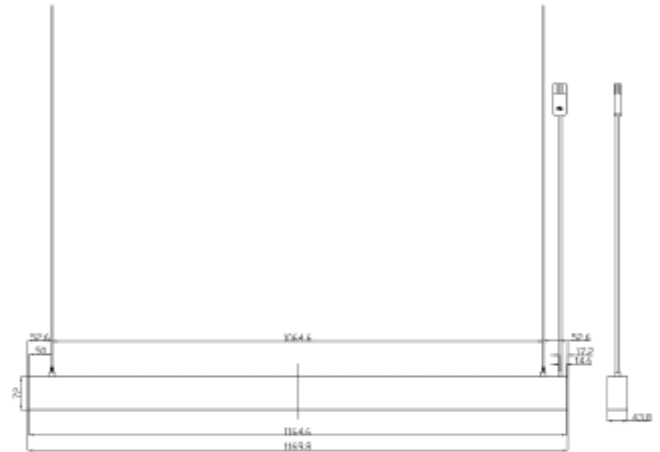

FDV SPEC SHEET

Benu Office DALI

Art. no: 3730-110-2-ddd

Lighting Solutions

Benu Office DALI

Art. no: 3730-110-2-ddd

LIGHT TECHNICAL

Lightsource Type:	LED (built in)
Lumen Output:	6520
Lumen LED (tc=25):	7200
Beam Angle:	110° / 75°
CCT (Color Temperature):	3000
CRI / Ra:	80
Color Code:	830
MacAdam (SDCM):	3
Lens (Diffuser):	Prismatic
UGR (<=):	19

MOUNTING / CONNECTION

Connection:	18i5 Quick connection
Mounting:	Suspended, Ceiling, Pendant

ELECTRICAL DATA

Dimming:	DALI2
Flickerfree:	Yes
Standby power Psb (W) <:	0,5
Flicker metric (Pst LM) <:	1
Stroboscopic effect metric (SVM) <:	0,4
System Power [W]:	50
System Voltage [V]:	230V 50Hz
Protection Class:	1
Max load pr circuit - B10:	8
Max load pr circuit - B16:	32
Max load pr circuit - C10:	12
Max load pr circuit - C16:	37
Leakage current [mA]:	0,75
Inrush current Imax [A]:	30
Inrush current time [µs]:	110
Socket / Cap-Base:	N/A
Current Output [mA]:	1250
Voltage Forward Min [V]:	33
Voltage Forward Max [V]:	36

FDV SPEC SHEET

Benu Office DALI

Art. no: 3730-110-2-ddd

Lighting Solutions

PRODUCT

Ingress Protection:	IP20
Impact Protection:	IK02
Lifetime [h]:	L80B10: 100 000
Color:	Black
Length [mm]:	1170
Height [mm]:	76
Width [mm]:	43,8
Weight [kg]:	2,5