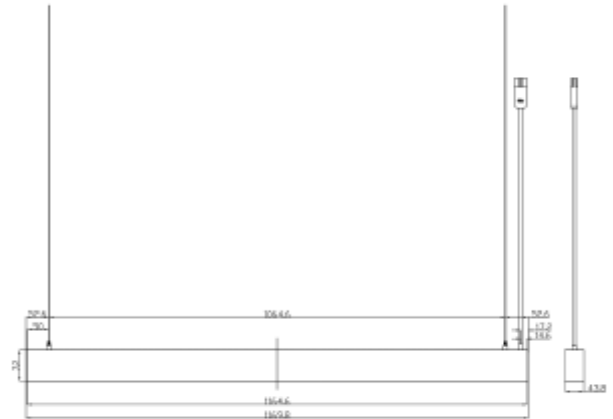

PRODUCT SHEET

Benu Office DALI

Art. no: 3730-110-3-ddd

Lighting Solutions

Benu Office DALI

Benu is a linear LED luminaire with up- and down light for pending down in indoor areas. UGR19 and DALI2. 18i5 connection, 1500mm transparent wire and T-profile bracket are included.

SPECIFICATIONS

Lightsource Type:	LED (built in)
System Power [W]:	50W
CCT (Color Temperature):	3000K
CRI / Ra:	80
Lumen Output:	6520lm
Lumen LED (tc=25):	7200lm
Beam Angle:	110° / 75°
Lens (Diffuser):	Prismatic
Dimming:	DALI2
Flickerfree:	Yes
System Voltage [V]:	230V 50Hz
Connection:	18i5 Quick connection
Mounting:	Suspended, Ceiling, Pendant
Lifetime [h]:	L80B10: 100 000h
Lumen/W:	128lm/W
UGR (<=):	19
MacAdam (SDCM):	3
Color:	White
Length [mm]:	1170mm
Height [mm]:	76mm
Width [mm]:	43,8mm
Weight [kg]:	2,5kg