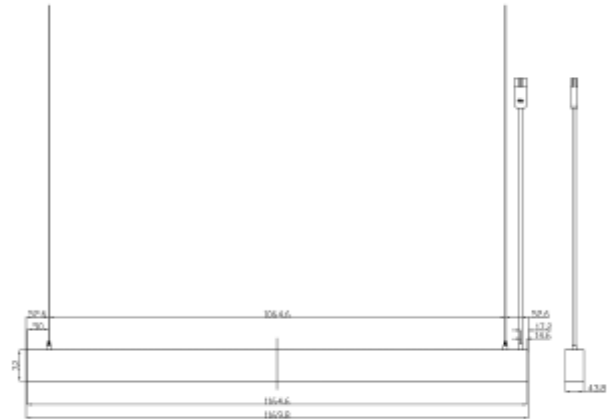

PRODUCT SHEET

Benu Office DALI

Art. no: 3733-110-2-ddd

Lighting Solutions

Benu Office DALI

Benu is a linear LED luminaire with up- and down light for pending down in indoor areas. UGR19 and DALI2. 18i5 connection, 1500mm transparent wire and T-profile bracket are included.

SPECIFICATIONS

Lightsource Type:	LED (built in)
System Power [W]:	50W
CCT (Color Temperature):	4000K
CRI / Ra:	90
Lumen LED (tc=25):	7000lm
Beam Angle:	110° / 75°
Lens (Diffuser):	Prismatic
Dimming:	DALI2
Flickerfree:	Yes
System Voltage [V]:	230V 50Hz
Connection:	18i5 Quick connection
Mounting:	Suspended, Ceiling, Pendant
Lifetime [h]:	L80B10: 100 000h
Color:	Black
Length [mm]:	1170mm
Height [mm]:	76mm
Width [mm]:	43,8mm
Weight [kg]:	2,5kg