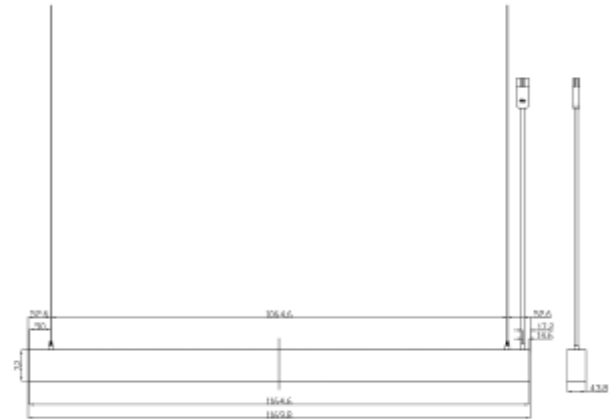

PRODUCT SHEET

Benu Office DALI

Art. no: 3733-110-3-ddd

Lighting Solutions

Benu Office DALI

Benu is a linear LED luminaire with up- and down light for pending down in indoor areas. UGR19 and DALI2. 18i5 connection, 1500mm transparent wire and T-profile bracket are included.

SPECIFICATIONS

Lightsource Type:	LED (built in)
System Power [W]:	50W
CCT (Color Temperature):	4000K
CRI / Ra:	90
Lumen LED (tc=25):	7000lm
Beam Angle:	110° / 75°
Lens (Diffuser):	Prismatic
Dimming:	DALI2
Flickerfree:	Yes
System Voltage [V]:	230V 50Hz
Connection:	18i5 Quick connection
Mounting:	Suspended, Ceiling, Pendant
Lifetime [h]:	L80B10: 100 000h
Color:	White
Length [mm]:	1170mm
Height [mm]:	76mm
Width [mm]:	43,8mm
Weight [kg]:	2,5kg