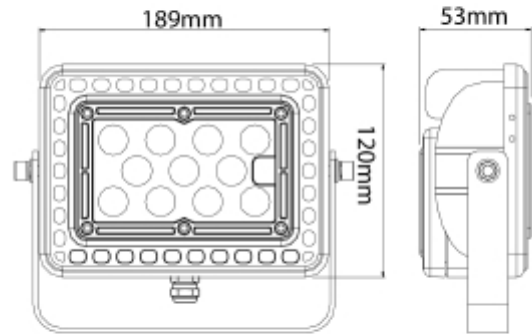

FDV SPEC SHEET

Colonel

Art. no: 3911-2-03-2

Lighting Solutions

Colonel

Art. no: 3911-2-03-2

LIGHT TECHNICAL

Lumen Output:	3750
Lumen LED (tc=25):	4700
Beam Angle:	110x90°
CCT (Color Temperature):	4000
CRI / Ra:	80
Color Code:	840
Lens (Diffuser):	Clear

MOUNTING / CONNECTION

Connection:	Cable 2m
Mounting:	Surface, Wall, Ceiling, Floor

ELECTRICAL DATA

Dimming:	1-10V
System Power [W]:	29
System Voltage [V]:	230V 50Hz
Protection Class:	1
Socket / Cap-Base:	N/A

FDV SPEC SHEET

Colonel

Art. no: 3911-2-03-2

Lighting Solutions

PRODUCT

Ingress Protection:	IP66
Impact Protection:	IK10
Operating Temperature [°C]:	-40 - 55
Lifetime [h]:	L80B50: 50 000
Color:	Black/Brown
Length [mm]:	189
Height [mm]:	120
Width [mm]:	53
Weight [kg]:	1,2