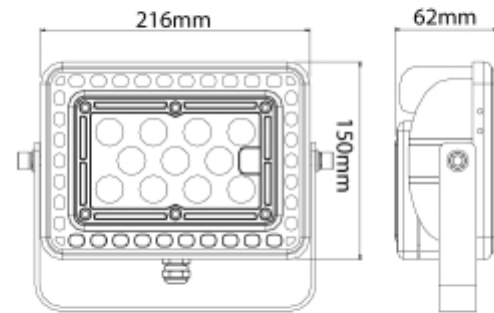

PRODUCT SHEET

Colonel
Art. no: 3913-03-2

Lighting Solutions

Colonel

SPECIFICATIONS

System Power [W]:	50W
CCT (Color Temperature):	4000K
CRI / Ra:	80
Lumen Output:	6151lm
Lumen LED (tc=25):	8000lm
Beam Angle:	110x90°
Lens (Diffuser):	Clear
Dimming:	1-10V
System Voltage [V]:	230V 50Hz
Connection:	Cable 0.5m
Mounting:	Surface, Wall, Ceiling, Floor
Lifetime [h]:	L80B50: 50 000h
Lumen/W:	123lm/W
Color:	Black/Brown
Length [mm]:	216mm
Height [mm]:	150mm
Width [mm]:	62mm
Weight [kg]:	1,8kg

Colonel is a range of flood light fixtures mainly for outdoor use. The Colonel fixtures are made in robust die cast aluminum and are all IP66 classified. The fixtures are completely sealed and the vacuum inside prevents any condensation. The Colonel range is available in a number of models with wattage from 29W to 65W. The fixtures come with a mounting bracket and 50 cm power cord with an open end for easy installation.