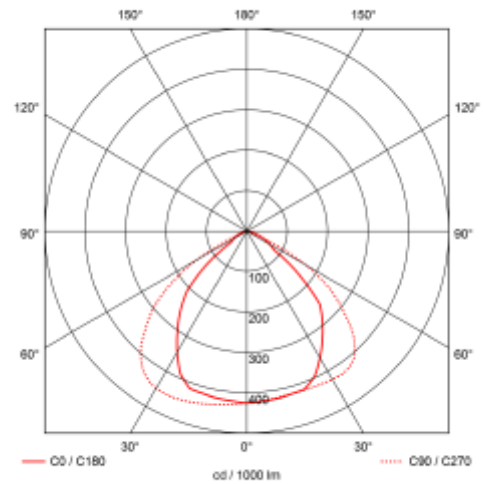

PRODUCT SHEET

Colonel
Art. no: 3913-03-2

Lighting Solutions

Colonel

SPECIFICATIONS

System Power [W]:	50W
CCT (Color Temperature):	4000K
CRI / Ra:	80
Lumen Output:	6151lm
Lumen LED (tc=25):	8000lm
Beam Angle:	110x90°
Lens (Diffuser):	Clear
Dimming:	1-10V
System Voltage [V]:	230V 50Hz
Connection:	Cable 0.5m
Mounting:	Surface, Wall, Ceiling, Floor
Lifetime [h]:	L80B50: 50 000h
Lumen/W:	123lm/W
Color:	Black/Brown
Length [mm]:	216mm
Height [mm]:	150mm
Width [mm]:	62mm
Weight [kg]:	1,8kg

Colonel is a range of flood light fixtures mainly for outdoor use. The Colonel fixtures are made in robust die cast aluminum and are all IP66 classified. The fixtures are completely sealed and the vacuum inside prevents any condensation. The Colonel range is available in a number of models with wattage from 29W to 65W. The fixtures come with a mounting bracket and 50 cm power cord with an open end for easy installation.