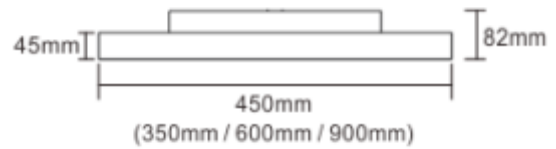

PRODUCT SHEET

Izar

Art. no: 3932-01-2-ddd

Lighting Solutions

Izar

SPECIFICATIONS

System Power [W]:	54W
CCT (Color Temperature):	3000K
CRI / Ra:	80
Lumen Output:	5588lm
Lumen LED (tc=25):	6500lm
Beam Angle:	90° / 110°
Lens (Diffuser):	Opal
Dimming:	DALI
System Voltage [V]:	230V 50Hz
Connection:	QuickConnect
Lifetime [h]:	L80B10: 50.000h
Lumen/W:	120lm/W
UGR (<=):	18
MacAdam (SDCM):	3
Color:	Black
Height [mm]:	82mm
Width [mm]:	600mm
Weight [kg]:	7,29kg

Izar is our uncompromising surface-mounted classic LED luminaire that beautifully combines up and downwards light distribution. The excellent aluminium craftsmanship gives the installation an appearance with rich texture and a slight hint of luxury. Also the mounting patent will be noticed for smart savings in installation time. The special PC anti-glare cover secures the installation a pleasant UGR18. Casambi bluetooth control can be installed. Wire or pendant pole mounting kit can be ordered separately.