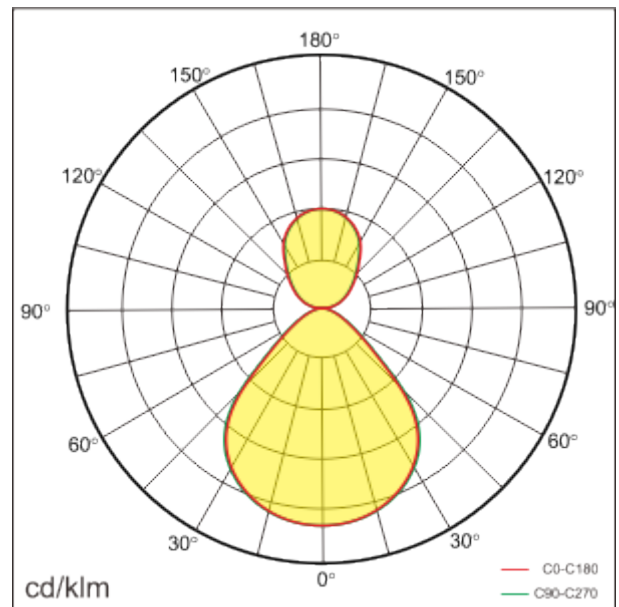

PRODUCT SHEET

Izar

Art. no: 3932-01-2-ddd

Lighting Solutions

Izar

SPECIFICATIONS

System Power [W]:	54W
CCT (Color Temperature):	3000K
CRI / Ra:	80
Lumen Output:	5588lm
Lumen LED (tc=25):	6500lm
Beam Angle:	90° / 110°
Lens (Diffuser):	Opal
Dimming:	DALI
System Voltage [V]:	230V 50Hz
Connection:	QuickConnect
Lifetime [h]:	L80B10: 50.000h
Lumen/W:	120lm/W
UGR (<=):	18
MacAdam (SDCM):	3
Color:	Black
Height [mm]:	82mm
Width [mm]:	600mm
Weight [kg]:	7,29kg

Izar is our uncompromising surface-mounted classic LED luminaire that beautifully combines up and downwards light distribution. The excellent aluminium craftsmanship gives the installation an appearance with rich texture and a slight hint of luxury. Also the mounting patent will be noticed for smart savings in installation time. The special PC anti-glare cover secures the installation a pleasant UGR18. Casambi bluetooth control can be installed. Wire or pendant pole mounting kit can be ordered separately.