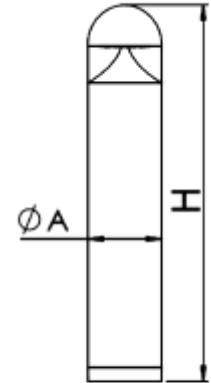

FDV SPEC SHEET

Nigea

Art. no: 3971-01-5

Lighting Solutions

ϕA , mm	H, mm
165	800

Nigea

Art. no: 3971-01-5

LIGHT TECHNICAL

Lumen Output:	1550
Lumen LED (tc=25):	1550
Beam Angle:	Omnidirectional
CCT (Color Temperature):	3000
CRI / Ra:	80
Color Code:	830
Lens (Diffuser):	Clear

MOUNTING / CONNECTION

Mounting:	Ground
-----------	--------

ELECTRICAL DATA

Dimming:	None
System Power [W]:	14,3
System Voltage [V]:	230V 50Hz
Protection Class:	1
Socket / Cap-Base:	N/A

FDV SPEC SHEET

Nigea

Art. no: 3971-01-5

Lighting Solutions

PRODUCT

Ingress Protection:	IP54
Impact Protection:	IK08
Corrosion Class:	C3
Operating Temperature [°C]:	-25 - 40
Lifetime [h]:	L80B50: 50 000
Color:	Dark Grey
Height [mm]:	800
Width [mm]:	165
Weight [kg]:	3,5