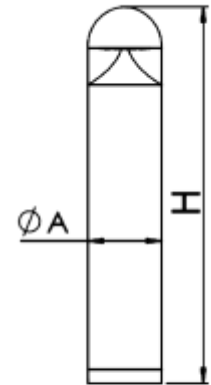

FDV SPEC SHEET

Nigea

Art. no: 3972-01-5

Lighting Solutions

ϕA , mm	H, mm
165	800

Nigea

Art. no: 3972-01-5

LIGHT TECHNICAL

Lumen Output:	1627
Lumen LED (tc=25):	1650
Beam Angle:	Omnidirectional
CCT (Color Temperature):	4000
CRI / Ra:	80
Color Code:	840
Lens (Diffuser):	Clear

MOUNTING / CONNECTION

Mounting:	Ground
-----------	--------

ELECTRICAL DATA

Dimming:	None
System Power [W]:	14,3
System Voltage [V]:	230V 50Hz
Protection Class:	1
Socket / Cap-Base:	N/A

FDV SPEC SHEET

Nigea

Art. no: 3972-01-5

Lighting Solutions

PRODUCT

Ingress Protection:	IP54
Impact Protection:	IK08
Corrosion Class:	C3
Operating Temperature [°C]:	-25 - 40
Lifetime [h]:	L80B50: 50 000
Color:	Dark Grey
Height [mm]:	800
Width [mm]:	165
Weight [kg]:	3,5