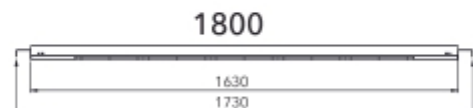

# Shop

SPECIFICATIONS	
Lightsource Type:	LED (built in)
System Power [W]:	62W
CCT (Color Temperature):	3000K
CRI / Ra:	80
Lumen Output:	8379lm
Lumen LED (tc=25):	8800lm
Beam Angle:	D.Asym
Lens (Diffuser):	Lens
Dimming:	None
System Voltage [V]:	230V 50Hz
Connection:	18i3 Quick connection
Mounting:	System Ceiling 1800mm
Lifetime [h]:	L80B50: 100 000h
Lumen/W:	135lm/W
Color:	White
Length [mm]:	1730mm
Height [mm]:	60mm
Width [mm]:	66,6mm
Weight [kg]:	3,8kg

Shop is a high-quality luminaire for function ceilings, 160/40mm or 80/100mm profiles.

Shop is supplied for 1800mm and 2000mm functional ceilings.

Integrated driver with unique optics with efficiency of 140lm/ W.