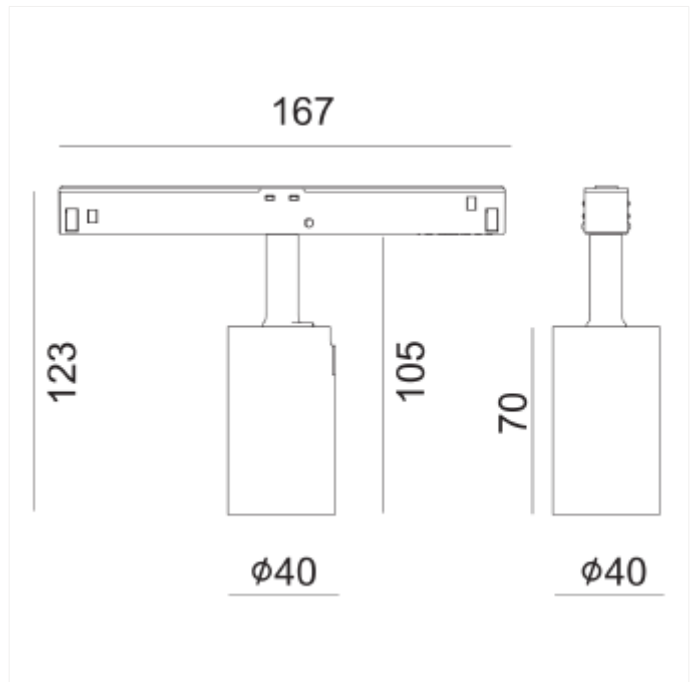

PRODUCT FAMILY SHEET

48V Spotlight

48V Spotlight

Flare 40 is a spotlight that fits our Evo 48V Track system. With 6,6W, high lumen output, this is a spotlight perfect for housing, stores, restaurants, hotels and office environments. The spotlights can be adjusted in all angles to fit every need. Can be tilted 90 degrees and 350 degrees rotatable around its own axis.

VERSIONS

Art.No	Effect [W]	Cold Lumen [lm]	Lumen Output [lm]	CCT [K]	Beam Angle [°]	Lens Difuser	CRI [>]	Color	Light Control	Connection
101475-35-3-d dd	6,6	640	640	2700	35°		90	White	DALI	Track EVO 48V
101475-35-2-d dd	6,6	640	640	2700	35°		90	Black	DALI	Track EVO 48V
101476-35-2-d dd	6,6	670	670	3000	35°		90	Black	DALI	Track EVO 48V
101476-35-3-d dd	6,6	670	670	3000	35°		9	White	DALI	Track EVO 48V