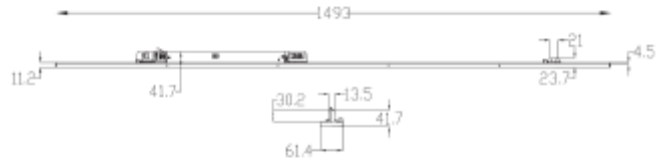

FDV SPEC SHEET

T-Line

Art. no: 5031-90-3

Lighting Solutions

T-Line

Art. no: 5031-90-3

LIGHT TECHNICAL

Lightsource Type:	LED (built in)
Lumen Output:	3200
Lumen LED (tc=25):	3400
Beam Angle:	90
CCT (Color Temperature):	3000
CRI / Ra:	80
Color Code:	830
MacAdam (SDCM):	3
Lens (Diffuser):	Lens

MOUNTING / CONNECTION

Connection:	Track 3-Circuit
Mounting:	Track

ELECTRICAL DATA

Dimming:	None
System Power [W]:	14-20
System Voltage [V]:	230V 50Hz
Protection Class:	1

FDV SPEC SHEET

T-Line

Art. no: 5031-90-3

Lighting Solutions

PRODUCT

Ingress Protection:	IP20
Operating Temperature [°C]:	-25 - 60
Lifetime [h]:	L80B10: 100 000
Color:	White
RAL:	RAL9016
Length [mm]:	600
Height [mm]:	16
Width [mm]:	61,4
Weight [kg]:	0,061