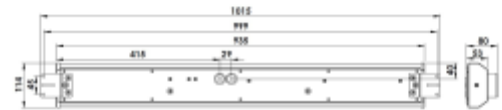

PRODUCT SHEET

Columba
Art. no: 5711-04-3-ddd

Lighting Solutions

Columba

SPECIFICATIONS	
System Power [W]:	59W
CCT (Color Temperature):	4000K
CRI / Ra:	80
Lumen Output:	9921lm
Beam Angle:	90°x90°
Dimming:	DALI
System Voltage [V]:	230V 50Hz
Mounting:	Surface, Suspended, Ceiling
Cut-out [mm]:	NAm
Lifetime [h]:	L80B50: 100 000h
Lumen/W:	169lm/W
MacAdam (SDCM):	3
Color:	White
Length [mm]:	935mm
Height [mm]:	80mm
Width [mm]:	114mm
Weight [kg]:	1,5kg

Surface mounted or suspended LED luminaire for use in industry, warehouse, hall and sports arena.

Choose between various editions with different lumen output, optics and DALI2 driver.