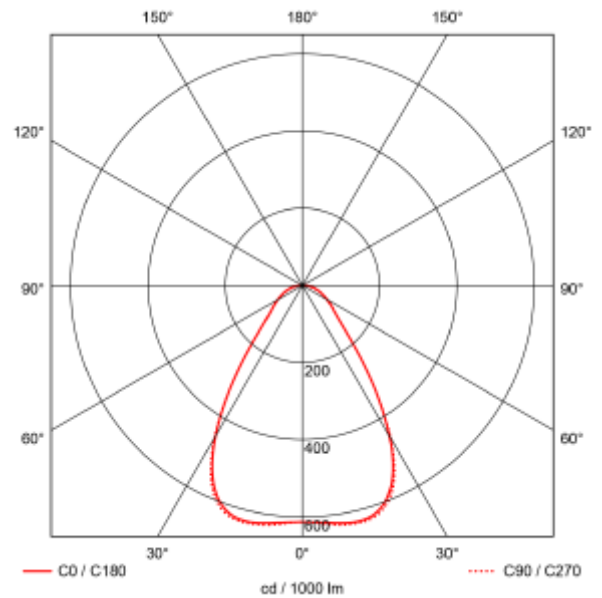

PRODUCT SHEET

Columba
Art. no: 5711-04-3-ddd

Lighting Solutions

Columba

SPECIFICATIONS	
System Power [W]:	59W
CCT (Color Temperature):	4000K
CRI / Ra:	80
Lumen Output:	9921lm
Beam Angle:	90°x90°
Dimming:	DALI
System Voltage [V]:	230V 50Hz
Mounting:	Surface, Suspended, Ceiling
Cut-out [mm]:	NAm
Lifetime [h]:	L80B50: 100 000h
Lumen/W:	169lm/W
MacAdam (SDCM):	3
Color:	White
Length [mm]:	935mm
Height [mm]:	80mm
Width [mm]:	114mm
Weight [kg]:	1,5kg