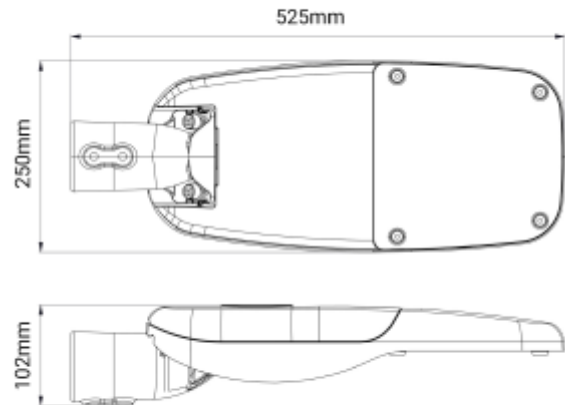

# Anka

Anka is a luminaire for post mounting. We have developed this luminaire with an asymmetrical reflector giving a wide spread light, see light distribution diagram below. Anka has a post fixation opening with a diameter of 60mm. The luminaire has an IP66 classification and this guarantees that it will withstand very demanding conditions.

### SPECIFICATIONS

Lightsource Type:	LED (built in)
System Power [W]:	59W
CCT (Color Temperature):	4000K
CRI / Ra:	70
Lumen Output:	8677lm
Lumen LED (tc=25):	9000lm
Beam Angle:	R4 Assymmetric
Lens (Diffuser):	Clear
Dimming:	None
System Voltage [V]:	230V 50Hz
Connection:	Terminal
Mounting:	Wall, Mast
Lifetime [h]:	L90B10: 100 000h
Lumen/W:	148lm/W
MacAdam (SDCM):	3
Color:	Grey
Length [mm]:	525mm
Height [mm]:	102mm
Width [mm]:	250mm
Weight [kg]:	5,5kg