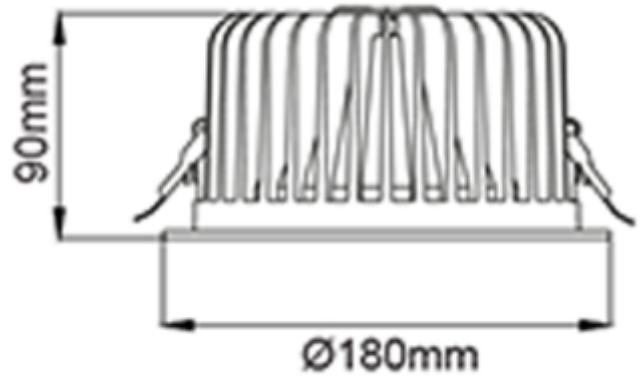

## FDV SPEC SHEET

Leila C Midi

Art. no: 6920-67-3

Lighting Solutions

 165mm

### LIGHT TECHNICAL

Lumen Output:	2021
Lumen LED (tc=25):	2450
Beam Angle:	67°
CCT (Color Temperature):	3000
CRI / Ra:	80
Color Code:	830
MacAdam (SDCM):	3
Lens (Diffuser):	Clear

### MOUNTING / CONNECTION

Connection:	Depending on driver
Cut-out [mm]:	Ø165
Mounting:	Recessed, Ceiling

### PRODUCT

To be recessed in insulation:	No
Ingress Protection:	IP20
Operating Temperature [°C]:	-25 - 50
Lifetime [h]:	L80B10: 100 000
Color:	White
Height [mm]:	120
Width [mm]:	180
Weight [kg]:	1,1