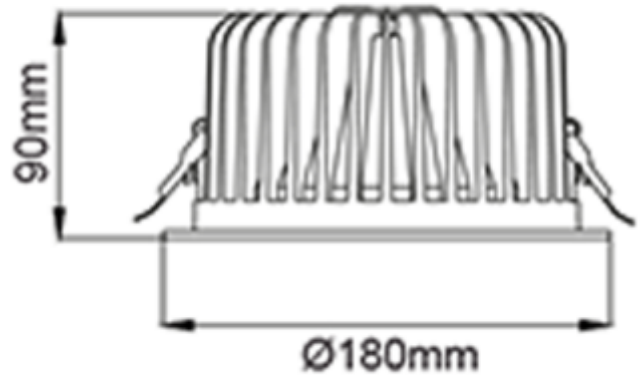

FDV SPEC SHEET

Leila C Midi

Art. no: 6921-67-3

Lighting Solutions

 165mm

Leila C Midi

Art. no: 6921-67-3

LIGHT TECHNICAL

Lumen LED (tc=25):	2100
Beam Angle:	67°
CCT (Color Temperature):	3000
CRI / Ra:	90
Color Code:	930
MacAdam (SDCM):	3
Lens (Diffuser):	Clear

MOUNTING / CONNECTION

Connection:	Depending on driver
Cut-out [mm]:	Ø165
Mounting:	Recessed, Ceiling

FDV SPEC SHEET

Leila C Midi

Art. no: 6921-67-3

Lighting Solutions

PRODUCT

To be recessed in insulation:	No
Ingress Protection:	IP20
Operating Temperature [°C]:	-25 - 50
Lifetime [h]:	L80B10: 100 000
Height [mm]:	120
Width [mm]:	180
Weight [kg]:	1,1