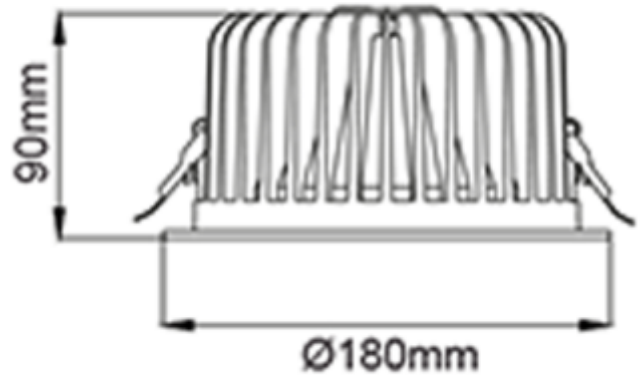

FDV SPEC SHEET

Leila C Midi

Art. no: 6922-67-3

Lighting Solutions

 165mm

Leila C Midi

Art. no: 6922-67-3

LIGHT TECHNICAL

Lumen LED (tc=25):	2200
Beam Angle:	67°
CCT (Color Temperature):	4000
CRI / Ra:	90
Color Code:	940
MacAdam (SDCM):	3
Lens (Diffuser):	Clear

MOUNTING / CONNECTION

Connection:	Depending on driver
Cut-out [mm]:	Ø165
Mounting:	Recessed, Ceiling

FDV SPEC SHEET

Leila C Midi

Art. no: 6922-67-3

Lighting Solutions

PRODUCT

To be recessed in insulation:	No
Ingress Protection:	IP20
Operating Temperature [°C]:	-25 - 50
Lifetime [h]:	L80B10: 100 000
Color:	White
Height [mm]:	120
Width [mm]:	180
Weight [kg]:	1,1