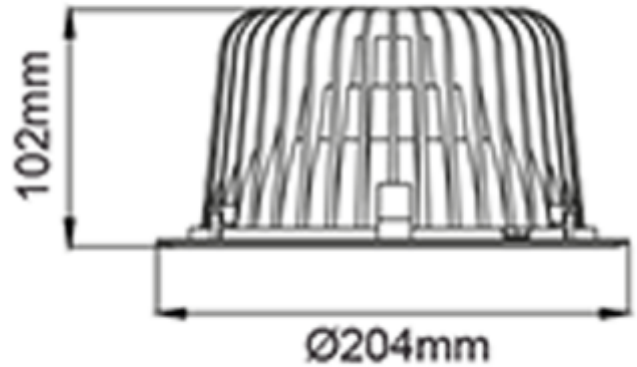

FDV SPEC SHEET

Leila C

Art. no: 6924-73-3

Lighting Solutions

 190mm

Leila C

Art. no: 6924-73-3

LIGHT TECHNICAL

Lumen LED (tc=25):	2450
Beam Angle:	73°
CCT (Color Temperature):	3000
CRI / Ra:	80
Color Code:	830
MacAdam (SDCM):	3
Lens (Diffuser):	Clear

MOUNTING / CONNECTION

Connection:	Depending on driver
Cut-out [mm]:	Ø190
Mounting:	Recessed, Ceiling

PRODUCT

To be recessed in insulation:	No
Ingress Protection:	IP20
Lifetime [h]:	L80B10: 100 000
Height [mm]:	120
Width [mm]:	204
Weight [kg]:	1,1

ELECTRICAL DATA

Dimming:	Depending on Driver
System Power [W]:	16
System Voltage [V]:	230V 50Hz
Protection Class:	3
Socket / Cap-Base:	N/A
Current Output [mA]:	400 (<1050)
Voltage Forward Min [V]:	29,6
Voltage Forward Max [V]:	39,5