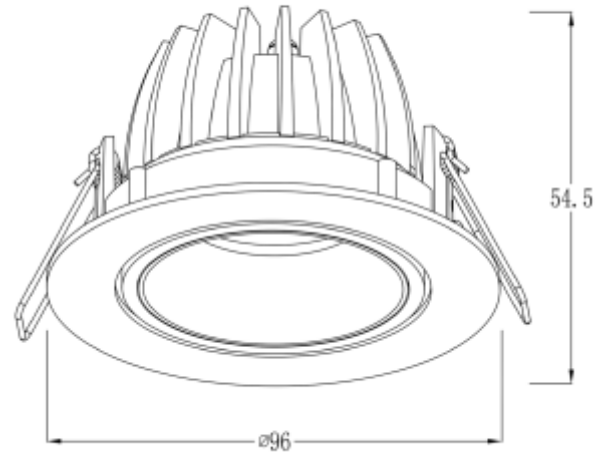

PRODUCT SHEET

Helios

Art. no: 6989-38-3

NORLUX®

Lighting Solutions

Helios

83mm

A

SPECIFICATIONS

Lightsource Type: LED (built in)

System Power [W]: 8W

CCT (Color Temperature): 2700K

CRI / Ra: 90

Lumen Output: 545lm

Lumen LED (tc=25): 750lm

Beam Angle: 38°

Lens (Diffuser): Clear

Dimming: Phase-Cut

System Voltage [V]: 230V 50Hz

Connection: QuickConnect

Mounting: Recessed, Ceiling

Cut-out [mm]: Ø83mm

Lifetime [h]: 50 000h

Color: White

Height [mm]: 54,5mm

Width [mm]: 96mm

Weight [kg]: 0,34kg