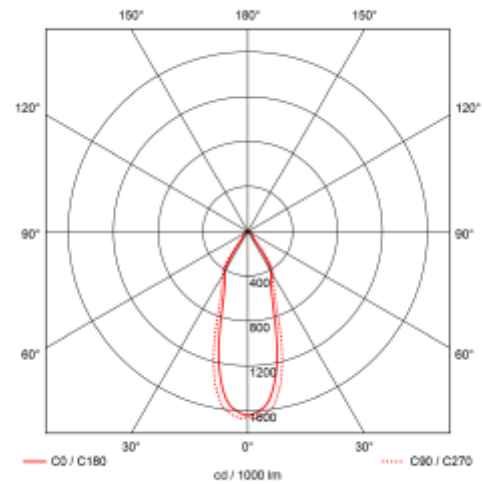

### SPECIFICATIONS

Lightsource Type: LED (built in)

System Power [W]: 8W

CCT (Color Temperature): 2700K

CRI / Ra: 90

Lumen Output: 545lm

Lumen LED (tc=25): 750lm

Beam Angle: 38°

Height [mm]: 54,5mm

Width [mm]: 96mm

Weight [kg]: 0,34kg

Helios downlight comes with warm white color temperature (2700K) and a secluded light source that gives a comfortable and warm light. The downlight is adjustable and comes with a dimmable driver. Front ring in gold is sold separately.