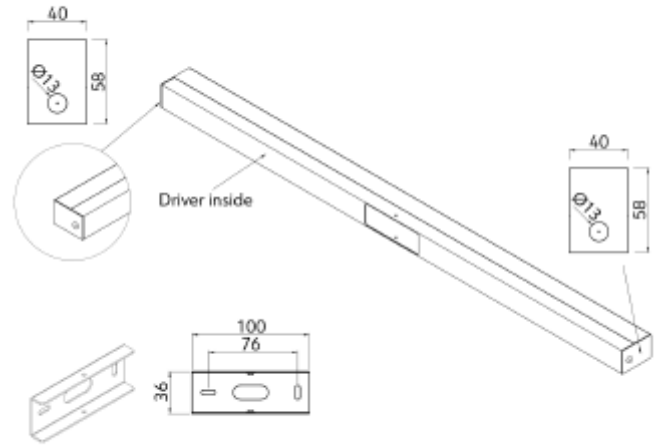

FDV SPEC SHEET

Paris Wall

Art. no: 6998-2-01-3

Lighting Solutions

Paris Wall

Art. no: 6998-2-01-3

LIGHT TECHNICAL

Lumen Output:	597
Lumen LED (tc=25):	770
Beam Angle:	120°
CCT (Color Temperature):	3000
CRI / Ra:	90
Color Code:	930
Lens (Diffuser):	Opal

MOUNTING / CONNECTION

Connection:	QuickConnect
Mounting:	Wall

PRODUCT

Ingress Protection:	IP44
Color:	White
Length [mm]:	1200
Height [mm]:	58
Width [mm]:	40

ELECTRICAL DATA

Dimming:	Phase-Cut
Dimming Phasecut Type:	Leading / Trailing edge
System Power [W]:	15
System Voltage [V]:	230V 50Hz
Protection Class:	2
Leakage current [mA]:	0,5
Inrush current I _{max} [A]:	34
Inrush current time [μs]:	104