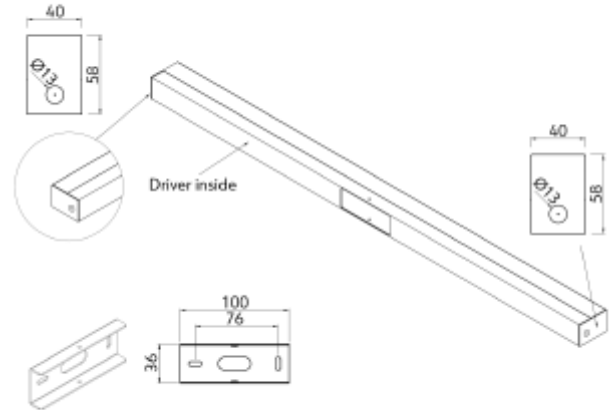

### SPECIFICATIONS

System Power [W]:	15W
CCT (Color Temperature):	3000K
CRI / Ra:	90
Lumen Output:	597lm
Lumen LED (tc=25):	770lm
Beam Angle:	120°
Lens (Diffuser):	Opal
Dimming:	Phase-Cut
System Voltage [V]:	230V 50Hz
Connection:	QuickConnect
Mounting:	Wall
Color:	White
Length [mm]:	1200mm
Height [mm]:	58mm
Width [mm]:	40mm