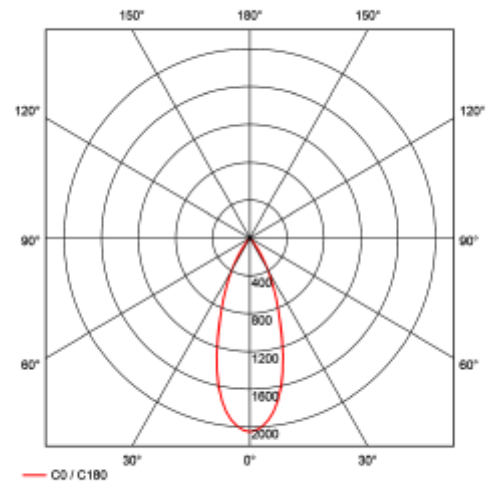

PRODUCT SHEET

Lobus BI

Art. no: 7008-7-40-3-ddd

Lighting Solutions

Lobus BI

SPECIFICATIONS

Lightsource Type:	LED (built in)
System Power [W]:	30W
CCT (Color Temperature):	2700K
CRI / Ra:	90
Lumen Output:	3770lm
Lumen LED (tc=25):	3800lm
Beam Angle:	40°
Lens (Diffuser):	Clear
Dimming:	DALI2
System Voltage [V]:	230V 50Hz
Connection:	Track 3-Circuit+dim
Mounting:	Track, Ceiling
Lifetime [h]:	L80B10: 100 000h
Lumen/W:	125lm/W
MacAdam (SDCM):	3
Color:	White
Length [mm]:	260mm
Height [mm]:	180mm
Width [mm]:	97mm
Weight [kg]:	0,841kg

Lobus is a small and elegant spotlight for use in track lighting systems. This spotlight has very high lumen output per watt and this puts it in the top segment. The Lobus is very flexible, offering numerous adjustment possibilities making it easy to achieve the perfect light design in stores. The Lobus is available with three different reflectors and comes in three different colors.