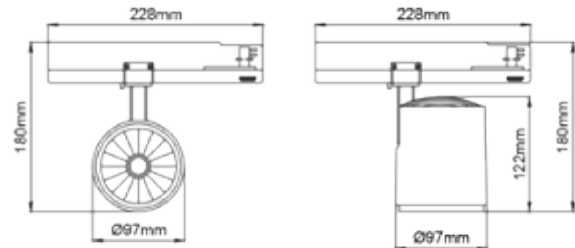

PRODUCT SHEET

Lobus BI

Art. no: 7008-7-40-3-ddd

Lighting Solutions

Lobus BI

SPECIFICATIONS

Lightsource Type:	LED (built in)
System Power [W]:	30W
CCT (Color Temperature):	2700K
CRI / Ra:	90
Lumen Output:	3770lm
Lumen LED (tc=25):	3800lm
Beam Angle:	40°
Lens (Diffuser):	Clear
Dimming:	DALI2
System Voltage [V]:	230V 50Hz
Connection:	Track 3-Circuit+dim
Mounting:	Track, Ceiling
Lifetime [h]:	L80B10: 100 000h
Lumen/W:	125lm/W
MacAdam (SDCM):	3
Color:	White
Length [mm]:	260mm
Height [mm]:	180mm
Width [mm]:	97mm
Weight [kg]:	0,841kg

Lobus is a small and elegant spotlight for use in track lighting systems. This spotlight has very high lumen output per watt and this puts it in the top segment. The Lobus is very flexible, offering numerous adjustment possibilities making it easy to achieve the perfect light design in stores. The Lobus is available with three different reflectors and comes in three different colors.