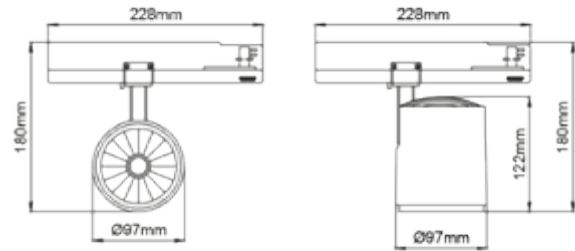

### SPECIFICATIONS

Lightsource Type:	LED (built in)
System Power [W]:	30W
CCT (Color Temperature):	3000K
CRI / Ra:	80
Lumen Output:	4394lm
Lumen LED (tc=25):	4750lm
Beam Angle:	30°
Lens (Diffuser):	Clear
Dimming:	None
System Voltage [V]:	230V 50Hz
Connection:	Track 3-Circuit
Mounting:	Track, Ceiling
Lifetime [h]:	L80B10: 100 000h
Lumen/W:	146lm/W
MacAdam (SDCM):	3
Color:	Grey
Length [mm]:	228mm
Height [mm]:	180mm
Width [mm]:	97mm
Weight [kg]:	0,841kg