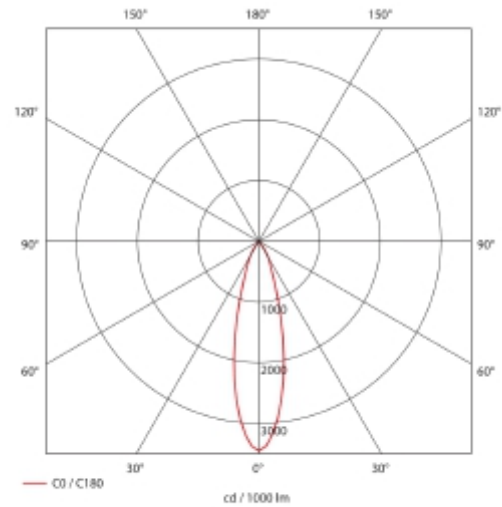

### SPECIFICATIONS

Lightsource Type:	LED (built in)
System Power [W]:	30W
CCT (Color Temperature):	3000K
CRI / Ra:	80
Lumen Output:	4394lm
Lumen LED (tc=25):	4750lm
Beam Angle:	30°
Lens (Diffuser):	Clear
Dimming:	None
System Voltage [V]:	230V 50Hz
Connection:	Track 3-Circuit
Mounting:	Track, Ceiling
Lifetime [h]:	L80B10: 100 000h
Lumen/W:	146lm/W
MacAdam (SDCM):	3
Color:	Grey
Length [mm]:	228mm
Height [mm]:	180mm
Width [mm]:	97mm
Weight [kg]:	0,841kg