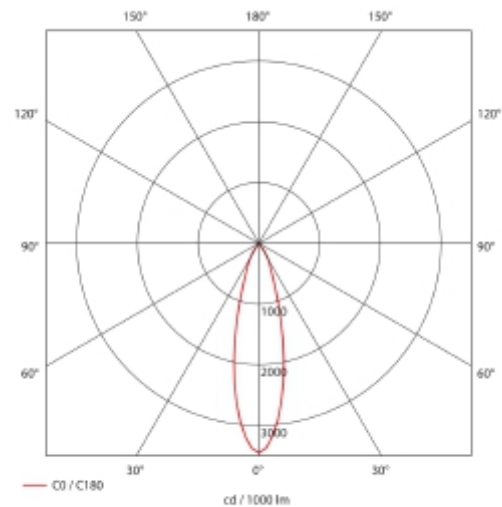

### SPECIFICATIONS

Lightsource Type:	LED (built in)
System Power [W]:	30W
CCT (Color Temperature):	3000K
CRI / Ra:	80
Lumen Output:	4394lm
Lumen LED (tc=25):	4750lm
Beam Angle:	30°
Lens (Diffuser):	Clear
Dimming:	None
System Voltage [V]:	230V 50Hz
Connection:	Track 3-Circuit
Mounting:	Track, Ceiling
Lifetime [h]:	L80B10: 100 000h
Lumen/W:	146lm/W
MacAdam (SDCM):	3
Color:	Antracite
Length [mm]:	228mm
Height [mm]:	180mm
Width [mm]:	97mm
Weight [kg]:	0,841kg