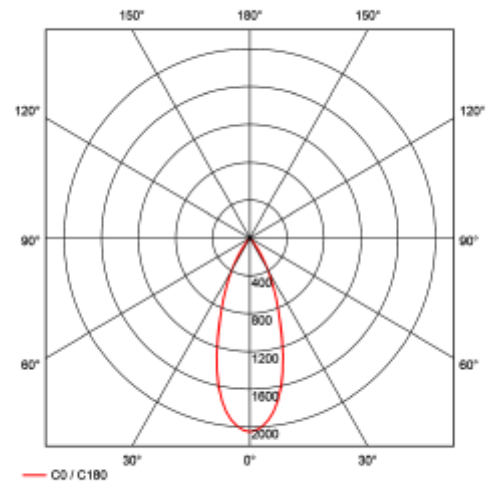

### SPECIFICATIONS

Lightsource Type:	LED (built in)
System Power [W]:	30W
CCT (Color Temperature):	3000K
CRI / Ra:	80
Lumen Output:	4318lm
Lumen LED (tc=25):	4750lm
Beam Angle:	40°
Lens (Diffuser):	Clear
Dimming:	None
System Voltage [V]:	230V 50Hz
Connection:	Track 3-Circuit
Mounting:	Track, Ceiling
Lifetime [h]:	L80B10: 100 000h
Lumen/W:	143lm/W
MacAdam (SDCM):	3
Color:	Black
Length [mm]:	228mm
Height [mm]:	180mm
Width [mm]:	97mm
Weight [kg]:	0,841kg