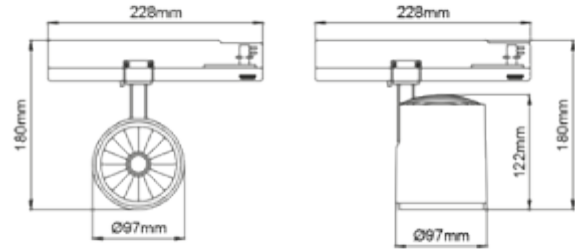

PRODUCT SHEET

Lobus BI

Art. no: 7010-7-S-30-3

Lighting Solutions

Lobus BI

Lobus is a small and elegant spotlight for use in track lighting systems. This spotlight has very high lumen output per watt and this puts it in the top segment. The Lobus is very flexible, offering numerous adjustment possibilities making it easy to achieve the perfect light design in stores. The Lobus is available with three different reflectors and comes in three different colors.

SPECIFICATIONS

Lightsource Type:	LED (built in)
System Power [W]:	30W
CCT (Color Temperature):	3000K
CRI / Ra:	80
Lumen LED (tc=25):	4750lm
Lens (Diffuser):	Clear
Dimming:	Sensor (PIR)
System Voltage [V]:	230V 50Hz
Connection:	Track 3-Circuit
Mounting:	Track, Ceiling
Lifetime [h]:	L80B10: 100 000h
MacAdam (SDCM):	3
Color:	White
Length [mm]:	228mm
Height [mm]:	180mm
Width [mm]:	97mm
Weight [kg]:	0,841kg