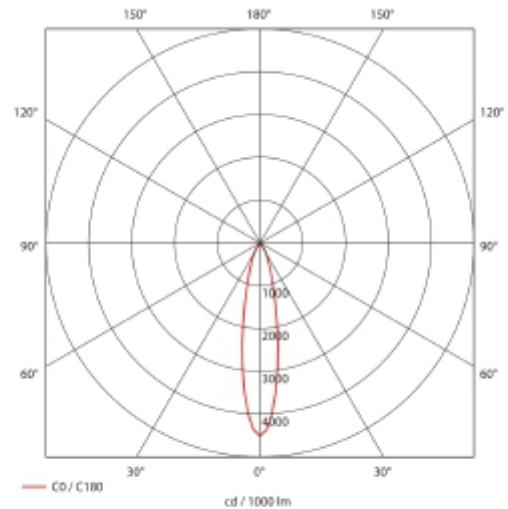

### SPECIFICATIONS

Lightsource Type:	LED (built in)
System Power [W]:	30W
CCT (Color Temperature):	3000K
CRI / Ra:	90
Lumen Output:	3822lm
Lumen LED (tc=25):	4050lm
Beam Angle:	20°
Lens (Diffuser):	Clear
Dimming:	None
System Voltage [V]:	230V 50Hz
Connection:	Track 3-Circuit
Mounting:	Track, Ceiling
Lifetime [h]:	L80B10: 100 000h
Lumen/W:	127lm/W
MacAdam (SDCM):	3
Color:	Black
Length [mm]:	228mm
Height [mm]:	180mm
Width [mm]:	97mm
Weight [kg]:	0,841kg