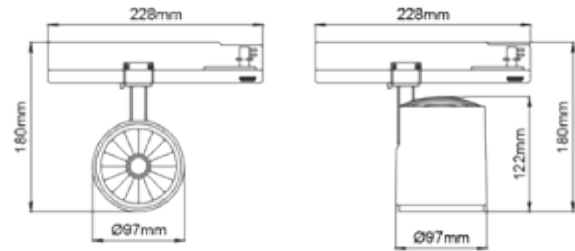

### SPECIFICATIONS

Lightsource Type:	LED (built in)
System Power [W]:	30W
CCT (Color Temperature):	3000K
CRI / Ra:	90
Lumen Output:	3822lm
Lumen LED (tc=25):	4050lm
Beam Angle:	20°
Lens (Diffuser):	Clear
Dimming:	None
System Voltage [V]:	230V 50Hz
Connection:	Track 3-Circuit
Mounting:	Track, Ceiling
Lifetime [h]:	L80B10: 100 000h
Lumen/W:	127lm/W
MacAdam (SDCM):	3
Color:	Black
Length [mm]:	228mm
Height [mm]:	180mm
Width [mm]:	97mm
Weight [kg]:	0,841kg