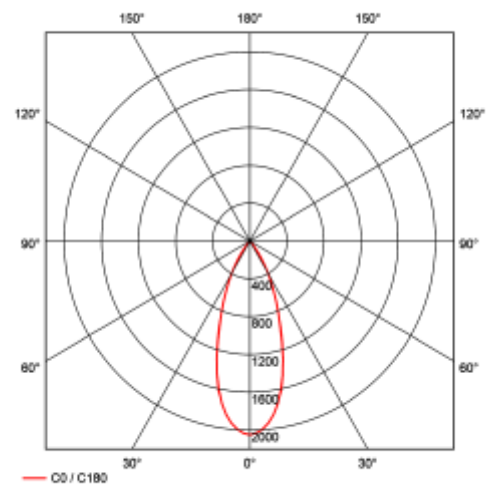

### SPECIFICATIONS

Lightsource Type:	LED (built in)
System Power [W]:	30W
CCT (Color Temperature):	3000K
CRI / Ra:	90
Lumen Output:	3888lm
Lumen LED (tc=25):	4050lm
Beam Angle:	40°
Lens (Diffuser):	Clear
Dimming:	None
System Voltage [V]:	230V 50Hz
Connection:	Track 3-Circuit
Mounting:	Track, Ceiling
Lifetime [h]:	L80B10: 100 000h
Lumen/W:	129lm/W
MacAdam (SDCM):	3
Color:	Grey
Length [mm]:	228mm
Height [mm]:	180mm
Width [mm]:	97mm
Weight [kg]:	0,841kg