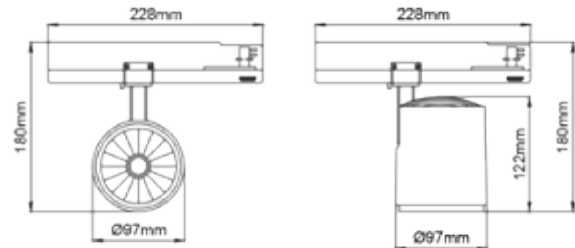

### SPECIFICATIONS

Lightsource Type:	LED (built in)
System Power [W]:	30W
CCT (Color Temperature):	3000K
CRI / Ra:	90
Lumen Output:	3888lm
Lumen LED (tc=25):	4050lm
Beam Angle:	40°
Lens (Diffuser):	Clear
Dimming:	None
System Voltage [V]:	230V 50Hz
Connection:	Track 3-Circuit
Mounting:	Track, Ceiling
Lifetime [h]:	L80B10: 100 000h
Lumen/W:	129lm/W
MacAdam (SDCM):	3
Color:	Grey
Length [mm]:	228mm
Height [mm]:	180mm
Width [mm]:	97mm
Weight [kg]:	0,841kg