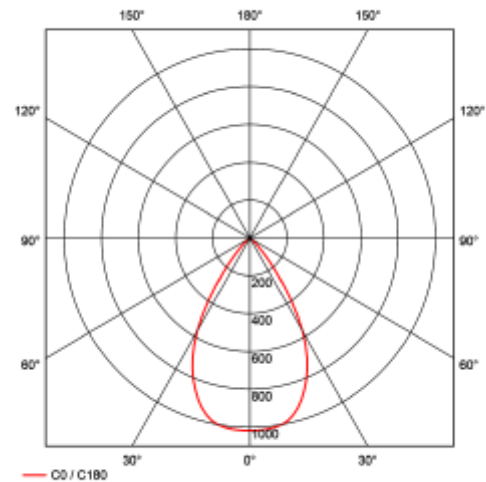

### SPECIFICATIONS

Lightsource Type:	LED (built in)
System Power [W]:	30W
CCT (Color Temperature):	3000K
CRI / Ra:	90
Lumen Output:	3748lm
Lumen LED (tc=25):	4050lm
Beam Angle:	60°
Lens (Diffuser):	Clear
Dimming:	None
System Voltage [V]:	230V 50Hz
Connection:	Track 3-Circuit
Mounting:	Track, Ceiling
Lifetime [h]:	L80B10: 100 000h
Lumen/W:	124lm/W
MacAdam (SDCM):	3
Color:	Grey
Length [mm]:	228mm
Height [mm]:	180mm
Width [mm]:	97mm
Weight [kg]:	0,841kg