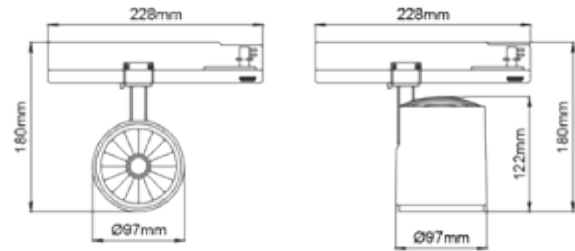

### SPECIFICATIONS

Lightsource Type:	LED (built in)
System Power [W]:	30W
CCT (Color Temperature):	3000K
CRI / Ra:	90
Lumen Output:	3748lm
Lumen LED (tc=25):	4050lm
Beam Angle:	60°
Lens (Diffuser):	Clear
Dimming:	DALI2
System Voltage [V]:	230V 50Hz
Connection:	Track 3-Circuit+dim
Mounting:	Track, Ceiling
Lifetime [h]:	L80B10: 100 000h
Lumen/W:	124lm/W
MacAdam (SDCM):	3
Color:	White
Length [mm]:	260mm
Height [mm]:	180mm
Width [mm]:	97mm
Weight [kg]:	0,841kg