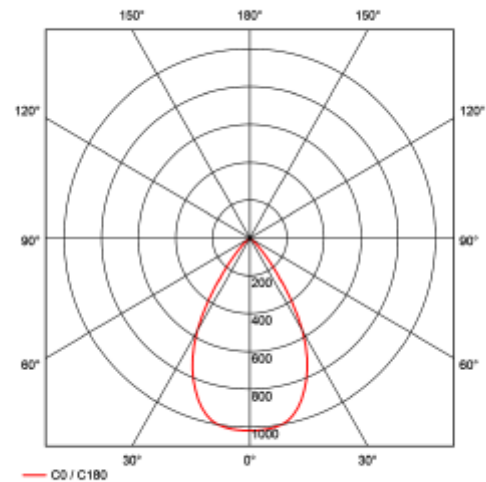

### SPECIFICATIONS

Lightsource Type:	LED (built in)
System Power [W]:	30W
CCT (Color Temperature):	3000K
CRI / Ra:	90
Lumen Output:	3748lm
Lumen LED (tc=25):	4050lm
Beam Angle:	60°
Lens (Diffuser):	Clear
Dimming:	DALI2
System Voltage [V]:	230V 50Hz
Connection:	Track 3-Circuit+dim
Mounting:	Track, Ceiling
Lifetime [h]:	L80B10: 100 000h
Lumen/W:	124lm/W
MacAdam (SDCM):	3
Color:	White
Length [mm]:	260mm
Height [mm]:	180mm
Width [mm]:	97mm
Weight [kg]:	0,841kg