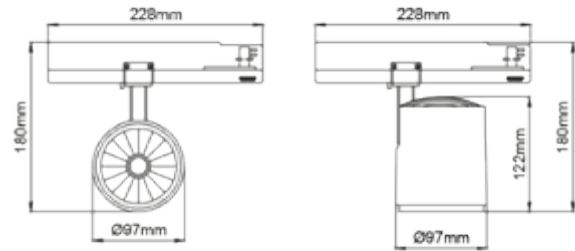

PRODUCT SHEET

Lobus BI

Art. no: 7015-7-40-2

Lighting Solutions

Lobus BI

SPECIFICATIONS

Lightsource Type:	LED (built in)
System Power [W]:	30W
CCT (Color Temperature):	Arctic White
CRI / Ra:	95
Lumen Output:	3596lm
Lumen LED (tc=25):	3750lm
Beam Angle:	40°
Lens (Diffuser):	Clear
Dimming:	None
System Voltage [V]:	230V 50Hz
Connection:	Track 3-Circuit
Mounting:	Track, Ceiling
Lifetime [h]:	L80B10: 100 000h
Lumen/W:	119lm/W
MacAdam (SDCM):	3
Color:	Black
Length [mm]:	228mm
Height [mm]:	180mm
Width [mm]:	97mm
Weight [kg]:	0,841kg

Lobus is a small and elegant spotlight for use in track lighting systems. This spotlight has very high lumen output per watt and this puts it in the top segment. The Lobus is very flexible, offering numerous adjustment possibilities making it easy to achieve the perfect light design in stores. The Lobus is available with three different reflectors and comes in three different colors.