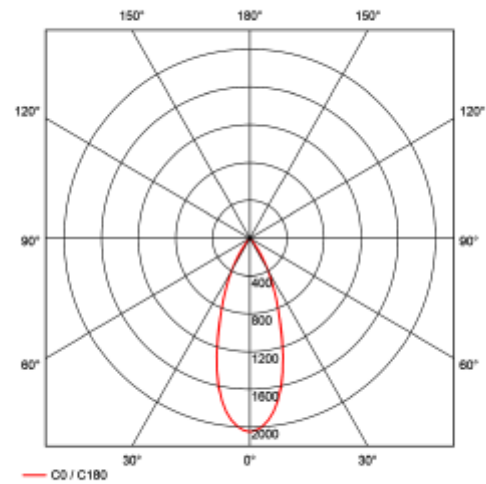

PRODUCT SHEET

Lobus BI

Art. no: 7015-7-40-2

Lighting Solutions

Lobus BI

SPECIFICATIONS

Lightsource Type:	LED (built in)
System Power [W]:	30W
CCT (Color Temperature):	Arctic White
CRI / Ra:	95
Lumen Output:	3596lm
Lumen LED (tc=25):	3750lm
Beam Angle:	40°
Lens (Diffuser):	Clear
Dimming:	None
System Voltage [V]:	230V 50Hz
Connection:	Track 3-Circuit
Mounting:	Track, Ceiling
Lifetime [h]:	L80B10: 100 000h
Lumen/W:	119lm/W
MacAdam (SDCM):	3
Color:	Black
Length [mm]:	228mm
Height [mm]:	180mm
Width [mm]:	97mm
Weight [kg]:	0,841kg

Lobus is a small and elegant spotlight for use in track lighting systems. This spotlight has very high lumen output per watt and this puts it in the top segment. The Lobus is very flexible, offering numerous adjustment possibilities making it easy to achieve the perfect light design in stores. The Lobus is available with three different reflectors and comes in three different colors.