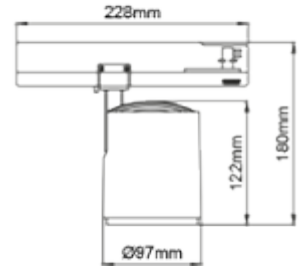

FDV SPEC SHEET

Lobus BI

Art. no: 7016-7-30-2

Lighting Solutions

Lobus BI

Art. no: 7016-7-30-2

LIGHT TECHNICAL

Lightsource Type:	LED (built in)
Lumen Output:	2356
Lumen LED (tc=25):	2600
Beam Angle:	30°
CCT (Color Temperature):	Fresh Food
CRI / Ra:	80
Color Code:	Fresh Food
MacAdam (SDCM):	3
Lens (Diffuser):	Clear

MOUNTING / CONNECTION

Connection:	Track 3-Circuit
Mounting:	Track, Ceiling

ELECTRICAL DATA

Dimming:	None
System Power [W]:	30
System Voltage [V]:	230V 50Hz
Protection Class:	2
Max load pr circuit - B10:	30
Max load pr circuit - B16:	50
Max load pr circuit - C10:	50
Max load pr circuit - C16:	85
Inrush current I _{max} [A]:	5
Inrush current time [µs]:	50
Socket / Cap-Base:	N/A
Current Output [mA]:	800
Voltage Forward Min [V]:	33,3
Voltage Forward Max [V]:	36,3

FDV SPEC SHEET

Lobus BI

Art. no: 7016-7-30-2

Lighting Solutions

PRODUCT

Ingress Protection:	IP20
Operating Temperature [°C]:	0 - 35
Lifetime [h]:	L80B10: 100 000
Color:	Black
Length [mm]:	228
Height [mm]:	180
Width [mm]:	97
Weight [kg]:	0,841
Housing Material :	Aluminium
Housing Material :	Aluminium