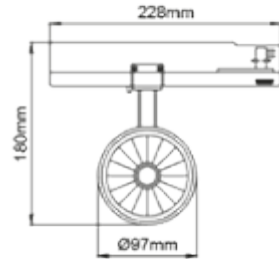

FDV SPEC SHEET

Lobus BI

Art. no: 7016-7-30-2

Lighting Solutions

Lobus BI

Art. no: 7016-7-30-2

LIGHT TECHNICAL

Lightsource Type:	LED (built in)
Lumen Output:	2356
Lumen LED (tc=25):	2600
Beam Angle:	30°
CCT (Color Temperature):	Fresh Food
CRI / Ra:	80
Color Code:	Fresh Food
MacAdam (SDCM):	3
Lens (Diffuser):	Clear

MOUNTING / CONNECTION

Connection:	Track 3-Circuit
Mounting:	Track, Ceiling

ELECTRICAL DATA

Dimming:	None
System Power [W]:	30
System Voltage [V]:	230V 50Hz
Protection Class:	2
Max load pr circuit - B10:	30
Max load pr circuit - B16:	50
Max load pr circuit - C10:	50
Max load pr circuit - C16:	85
Inrush current I _{max} [A]:	5
Inrush current time [µs]:	50
Socket / Cap-Base:	N/A
Current Output [mA]:	800
Voltage Forward Min [V]:	33,3
Voltage Forward Max [V]:	36,3

FDV SPEC SHEET

Lobus BI

Art. no: 7016-7-30-2

Lighting Solutions

PRODUCT

Ingress Protection:	IP20
Operating Temperature [°C]:	0 - 35
Lifetime [h]:	L80B10: 100 000
Color:	Black
Length [mm]:	228
Height [mm]:	180
Width [mm]:	97
Weight [kg]:	0,841
Housing Material :	Aluminium
Housing Material :	Aluminium