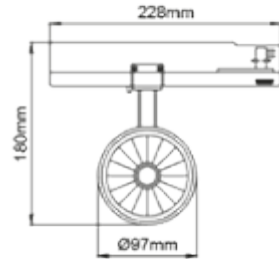

FDV SPEC SHEET

Lobus BI

Art. no: 7016-7-30-3

Lighting Solutions

Lobus BI

Art. no: 7016-7-30-3

LIGHT TECHNICAL

Lightsource Type:	LED (built in)
Lumen Output:	2356
Lumen LED (tc=25):	2600
Beam Angle:	30°
CCT (Color Temperature):	Fresh Food
CRI / Ra:	80
Color Code:	Fresh Food
MacAdam (SDCM):	3
Lens (Diffuser):	Clear

MOUNTING / CONNECTION

Connection:	Track 3-Circuit
Mounting:	Track, Ceiling

ELECTRICAL DATA

Dimming:	None
System Power [W]:	30
System Voltage [V]:	230V 50Hz
Protection Class:	2
Max load pr circuit - B10:	30
Max load pr circuit - B16:	50
Max load pr circuit - C10:	50
Max load pr circuit - C16:	85
Inrush current I _{max} [A]:	5
Inrush current time [µs]:	50
Socket / Cap-Base:	N/A
Current Output [mA]:	800
Voltage Forward Min [V]:	33,3
Voltage Forward Max [V]:	36,3

FDV SPEC SHEET

Lobus BI

Art. no: 7016-7-30-3

Lighting Solutions

PRODUCT

Ingress Protection:	IP20
Operating Temperature [°C]:	0 - 35
Lifetime [h]:	L80B10: 100 000
Color:	White
Length [mm]:	228
Height [mm]:	180
Width [mm]:	97
Weight [kg]:	0,841
Housing Material :	Aluminium
Housing Material :	Aluminium