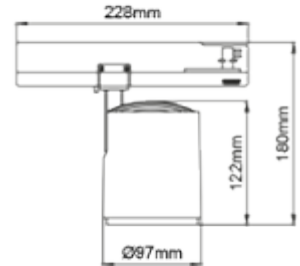

Lobus BI

Art. no: 7016-7-30-3

LIGHT TECHNICAL

Lightsource Type:	LED (built in)
Lumen Output:	2356
Lumen LED (tc=25):	2600
Beam Angle:	30°
CCT (Color Temperature):	Fresh Food
CRI / Ra:	80
Color Code:	Fresh Food
MacAdam (SDCM):	3
Lens (Diffuser):	Clear

MOUNTING / CONNECTION

Connection:	Track 3-Circuit
Mounting:	Track, Ceiling

ELECTRICAL DATA

Dimming:	None
System Power [W]:	30
System Voltage [V]:	230V 50Hz
Protection Class:	2
Max load pr circuit - B10:	30
Max load pr circuit - B16:	50
Max load pr circuit - C10:	50
Max load pr circuit - C16:	85
Inrush current I_{max} [A]:	5
Inrush current time [µs]:	50
Socket / Cap-Base:	N/A
Current Output [mA]:	800
Voltage Forward Min [V]:	33,3
Voltage Forward Max [V]:	36,3