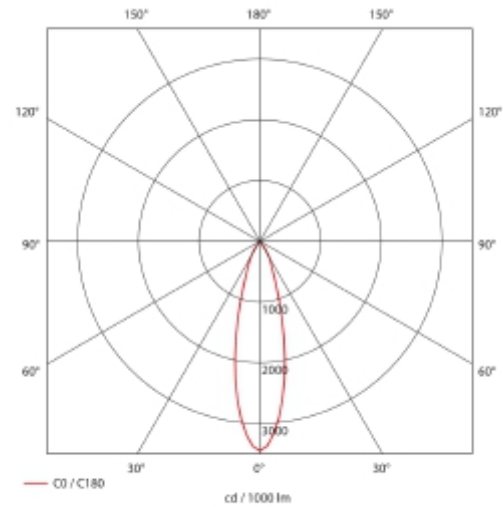

### SPECIFICATIONS

Lightsource Type:	LED (built in)
System Power [W]:	30W
CCT (Color Temperature):	4000K
CRI / Ra:	90
Lumen LED (tc=25):	3750lm
Beam Angle:	30°
Lens (Diffuser):	Clear
Dimming:	None
System Voltage [V]:	230V 50Hz
Connection:	Track 3-Circuit
Mounting:	Track, Ceiling
Lifetime [h]:	L80B10: 100 000h
MacAdam (SDCM):	3
Color:	White
Length [mm]:	228mm
Height [mm]:	180mm
Width [mm]:	97mm
Weight [kg]:	0,841kg