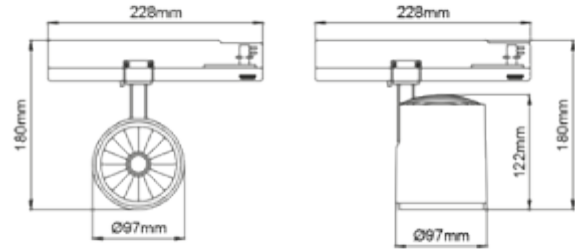

### SPECIFICATIONS

Lightsource Type:	LED (built in)
System Power [W]:	30W
CCT (Color Temperature):	4000K
CRI / Ra:	90
Lumen LED (tc=25):	3750lm
Beam Angle:	30°
Lens (Diffuser):	Clear
Dimming:	None
System Voltage [V]:	230V 50Hz
Connection:	Track 3-Circuit
Mounting:	Track, Ceiling
Lifetime [h]:	L80B10: 100 000h
MacAdam (SDCM):	3
Color:	White
Length [mm]:	228mm
Height [mm]:	180mm
Width [mm]:	97mm
Weight [kg]:	0,841kg