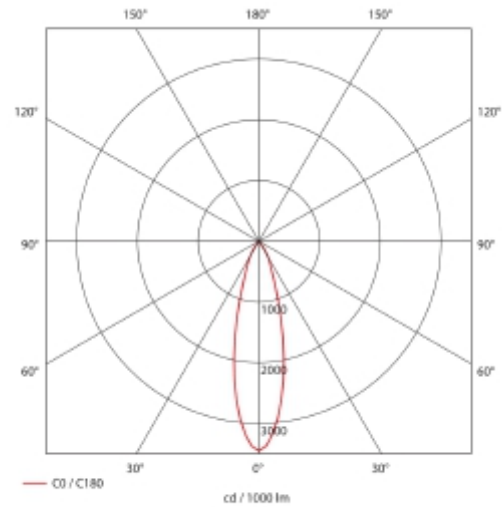

### SPECIFICATIONS

Lightsource Type:	LED (built in)
System Power [W]:	30W
CCT (Color Temperature):	4000K
CRI / Ra:	90
Lumen Output:	4236lm
Lumen LED (tc=25):	4250lm
Beam Angle:	30°
Lens (Diffuser):	Clear
Dimming:	None
System Voltage [V]:	230V 50Hz
Connection:	Track 3-Circuit
Mounting:	Track, Ceiling
Lifetime [h]:	L80B10: 100 000h
Lumen/W:	141lm/W
MacAdam (SDCM):	3
Color:	White
Length [mm]:	228mm
Height [mm]:	180mm
Width [mm]:	97mm
Weight [kg]:	0,841kg