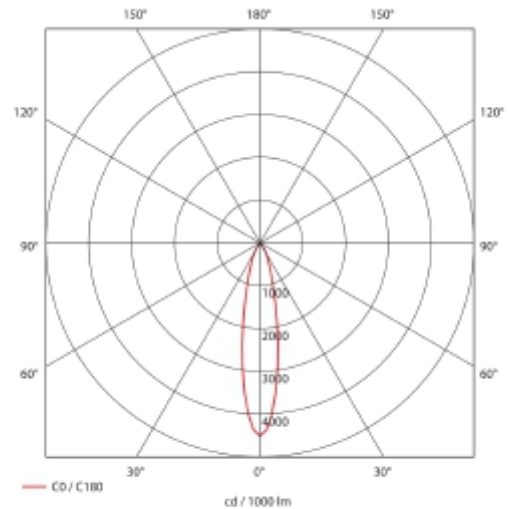

### SPECIFICATIONS

Lightsource Type:	LED (built in)
System Power [W]:	30W
CCT (Color Temperature):	3500K
CRI / Ra:	90
Lumen Output:	3975lm
Lumen LED (tc=25):	4100lm
Beam Angle:	20°
Lens (Diffuser):	Clear
Dimming:	None
System Voltage [V]:	230V 50Hz
Connection:	Track 3-Circuit
Mounting:	Track, Ceiling
Lifetime [h]:	L80B10: 100 000h
Lumen/W:	132lm/W
MacAdam (SDCM):	3
Color:	Grey
Length [mm]:	228mm
Height [mm]:	180mm
Width [mm]:	97mm
Weight [kg]:	0,841kg