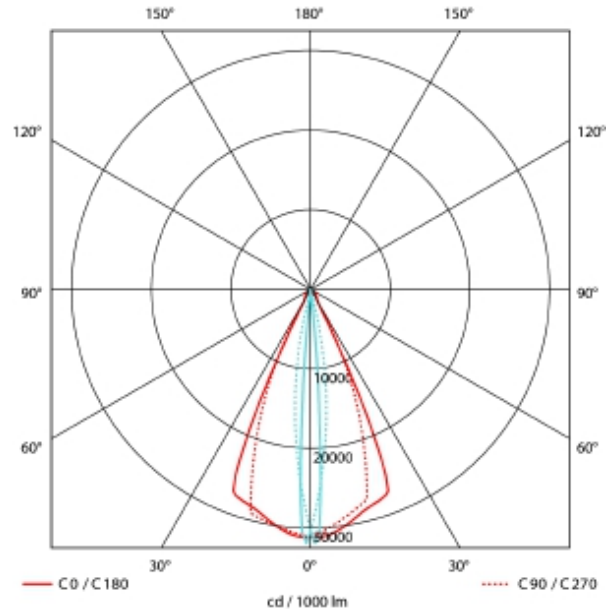

PRODUCT SHEET

Zoom Mini Spotlight

Art. no: 7063-02-560-2

Lighting Solutions

Zoom Mini Spotlight

Zoom Mini is relatively small spotlight for use in track lighting systems. The unique zoom patent makes it possible to vary the beam angle between 5 - and 60 degrees making this model highly versatile. This Zoom Mini variant is available in both black and white color, 2700 and 3000 Kelvin and with phase cut dimming. The spotlight is made from robust die-cast aluminum.

A⁺⁺

SPECIFICATIONS

Lightsource Type:	LED (built in)
System Power [W]:	15W
CCT (Color Temperature):	2700K
CRI / Ra:	90
Lumen LED (tc=25):	1250lm
Beam Angle:	5-60°
Lens (Diffuser):	Clear
Dimming:	Phase-Cut
System Voltage [V]:	230V 50Hz
Connection:	Track 3-Circuit
Mounting:	Track, Ceiling
Lifetime [h]:	L80B50: 50 000h
MacAdam (SDCM):	3
Color:	Black
Length [mm]:	261mm
Width [mm]:	60mm
Weight [kg]:	0,95kg