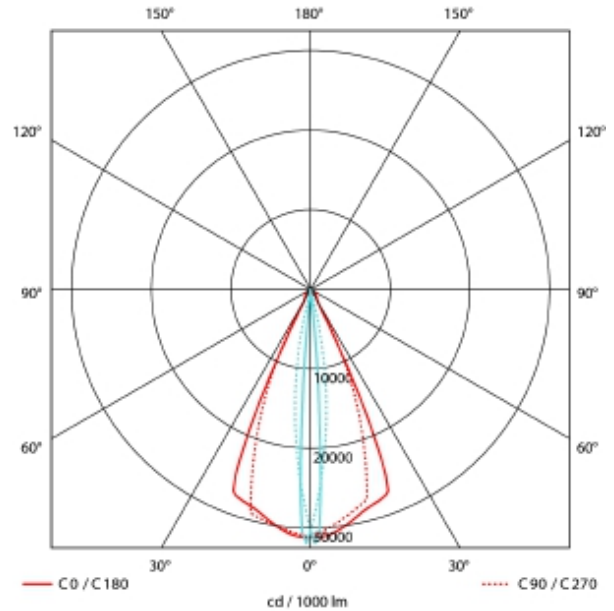

# Zoom Mini Spotlight

Zoom Mini is relatively small spotlight for use in track lighting systems. The unique zoom patent makes it possible to vary the beam angle between 5 - and 60 degrees making this model highly versatile. This Zoom Mini version comes with 2700 Kelvin and DALI2 driver. It's made from robust die-cast aluminum.

### SPECIFICATIONS

Lightsource Type:	LED (built in)
System Power [W]:	15W
CCT (Color Temperature):	2700K
CRI / Ra:	90
Lumen LED (tc=25):	1250lm
Beam Angle:	5°-60°
Lens (Diffuser):	Clear
Dimming:	DALI2
System Voltage [V]:	230V 50Hz
Connection:	Track 3-Circuit
Mounting:	Track, Ceiling
Lifetime [h]:	L80B10: 100 000h
MacAdam (SDCM):	3
Color:	White
Length [mm]:	261mm
Width [mm]:	60mm
Weight [kg]:	0,95kg